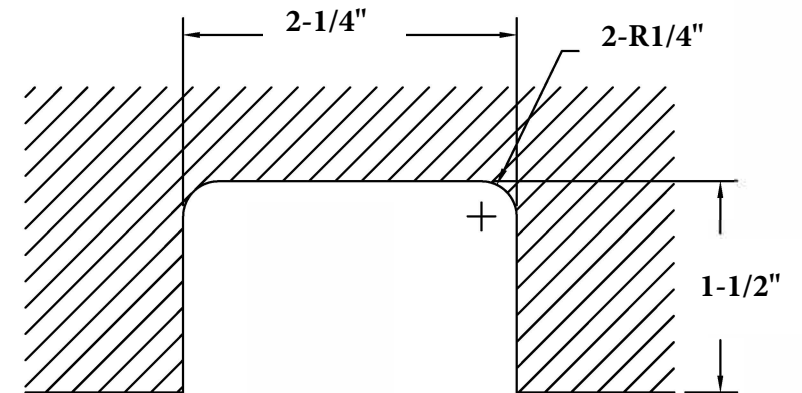

Technical Information:

Glass Thickness: 5/16" - 3/8"

Maximum Door Weight: 100lbs

Mount: Top/Bottom

Closing Type: Full Rotation - Self-Centering
Within 15 Degrees of Closed Position

Material: Brass

Max Door Width: 31"

Full Rotation: Yes

Glass Cut

FORGE TOOLS AND HARDWARE

Material: Brass

Item Number: PSM12

Date:
2024-07-08

Drawn:
Jennifer