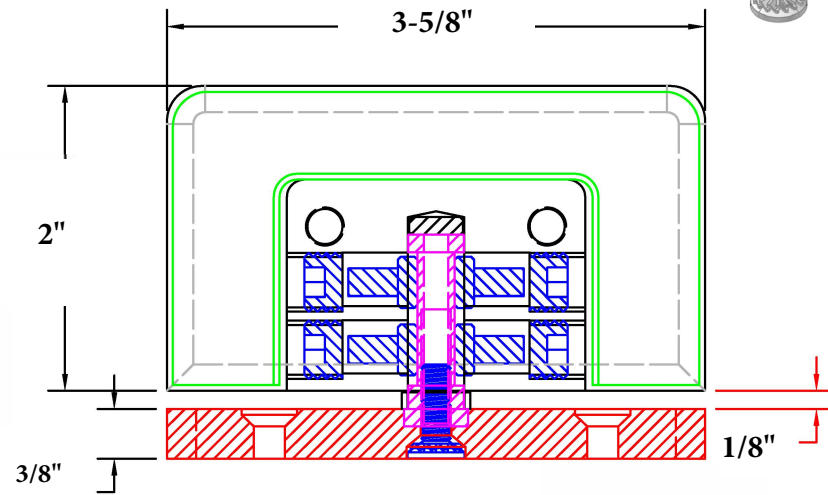

Technical Information:

Glass Thickness: 5/16" - 3/8"

Maximum Door Weight: 100lbs

Mount: Top/Bottom

Closing Type: Full Rotation - Self-Centering
Within 15 Degrees of Closed Position

Material: Brass

Max Door Width: 31"

Full Rotation: Yes

Glass Cut

FORGE TOOLS AND HARDWARE

Material: Brass

Item Number: PSM12

Date:
2024-07-08

Drawn:
Jennifer