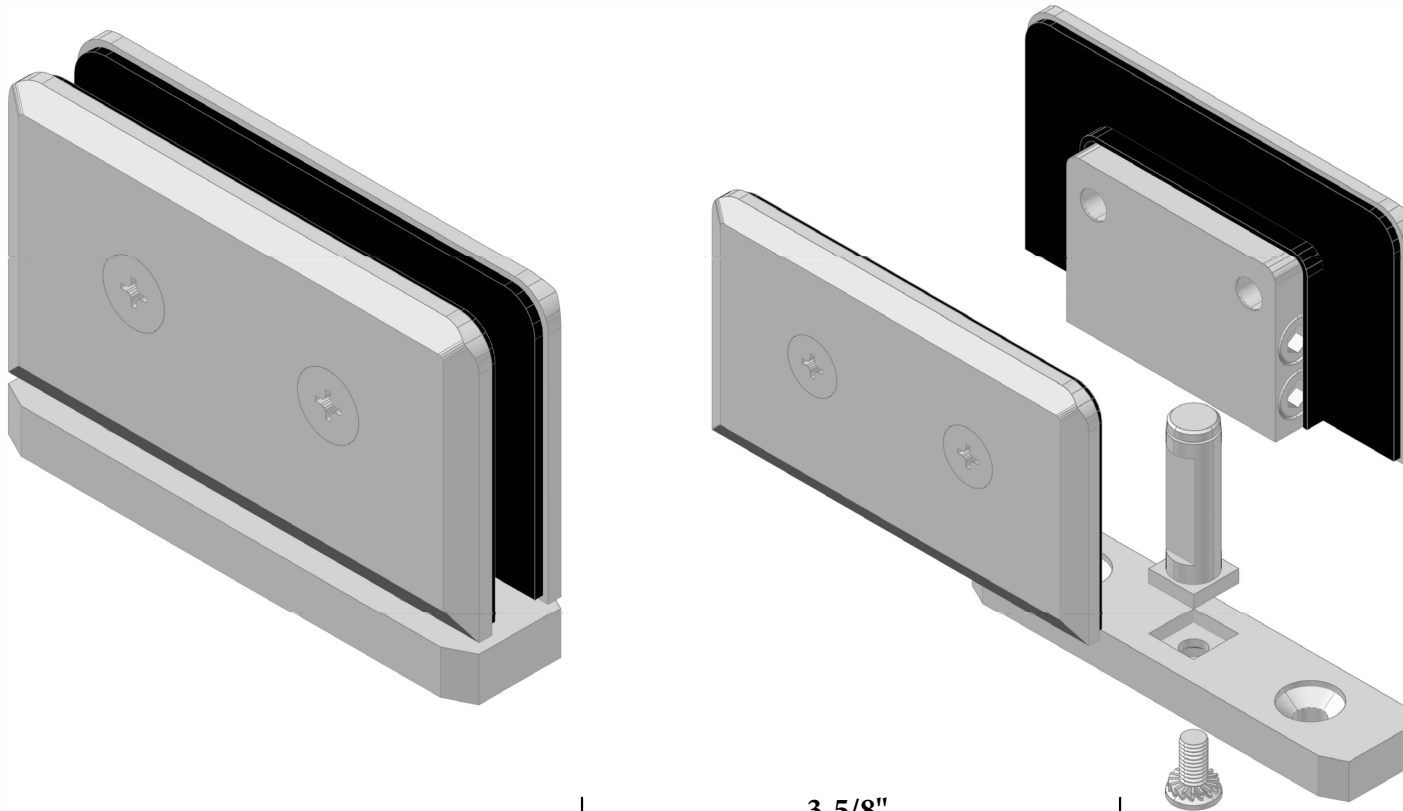

Technical Information:

Glass Thickness: 5/16" - 3/8"

Maximum Door Weight: 100lbs

Mount: Top/Bottom

Closing Type: Full Rotation - Self-Centering
Within 15 Degrees of Closed Position

Material: Brass

Max Door Width: 31"

Full Rotation: Yes

Glass Cut

FORGE TOOLS AND HARDWARE

Material: Brass

Item Number: PSM12

Date:
2024-07-08

Drawn:
Jennifer